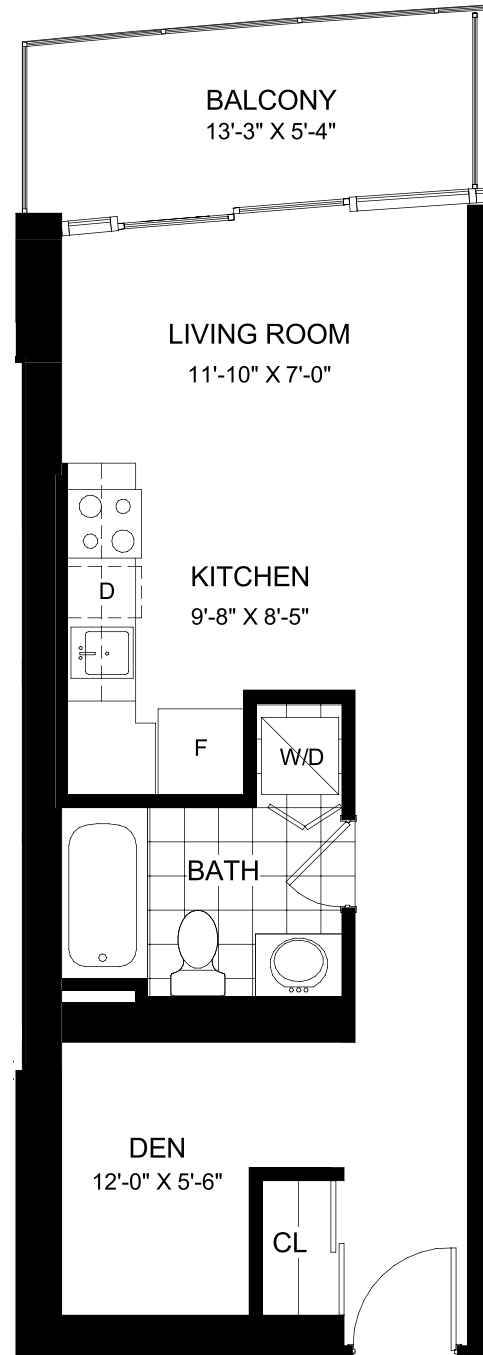

Weyburn

Studio with Den • 2nd - 9th Floor
Interior Living Area • 441 Sq. Ft.*
Balcony • 71 Sq. Ft.*

6th-9th Floor

SK 1, R8