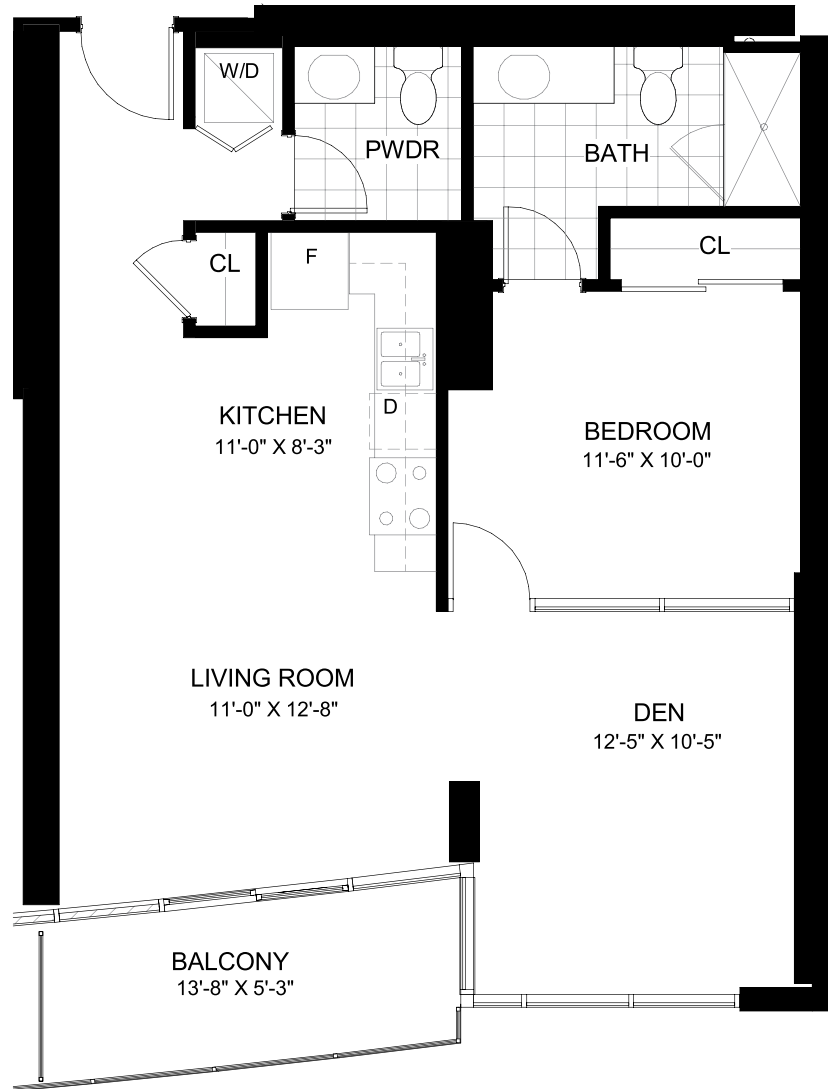

# Alberta

1 Bedroom + Den • 13th - 16th Floor  
Interior Living Area • 784 Sq. Ft.\*  
Balcony • 73 Sq. Ft.\*

13th - 16th Floor

SK 23, R8