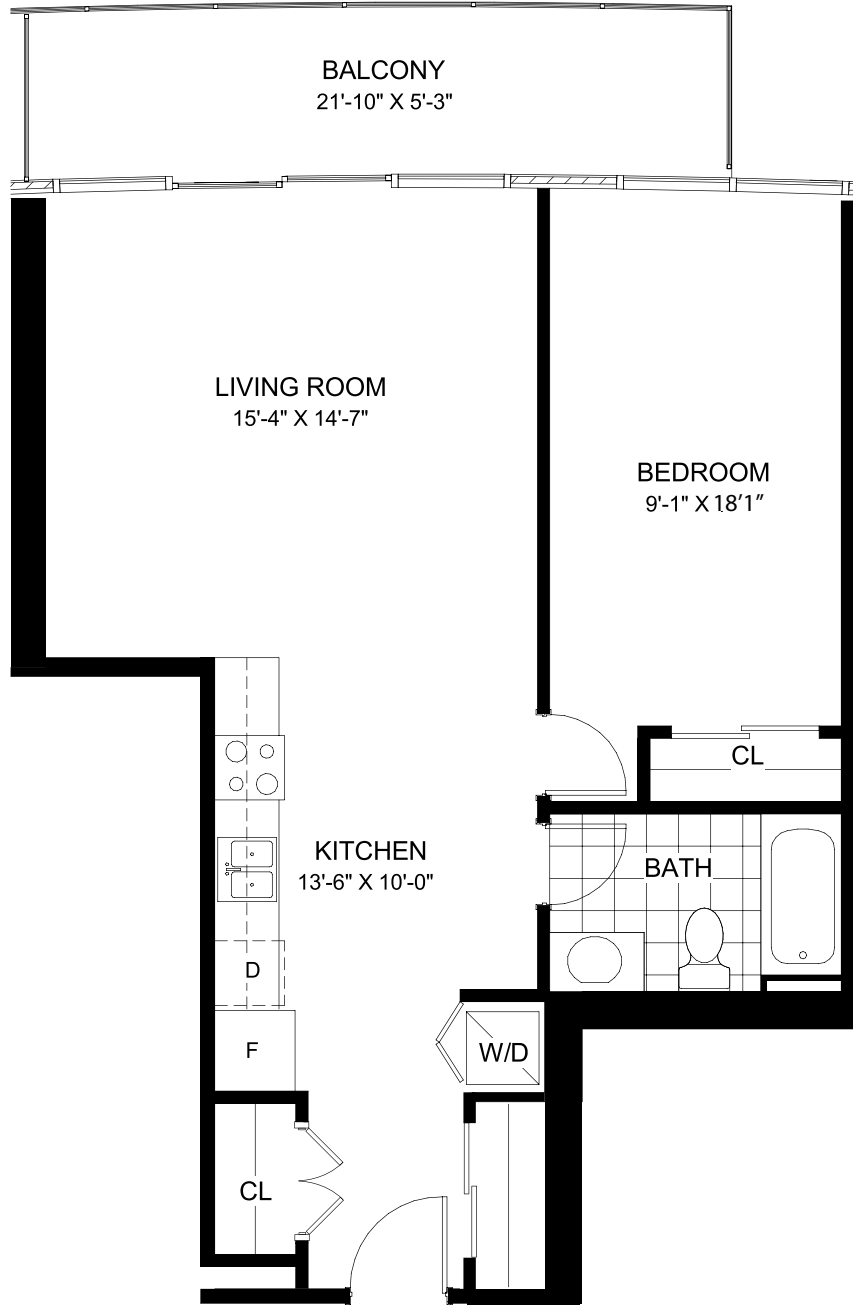

Brandon

1 Bedroom • 2nd - 9th Floor
Interior Living Area • 699 Sq. Ft.*
Balcony • 117 Sq. Ft.*

6th-9th Floor

SK 3, R8