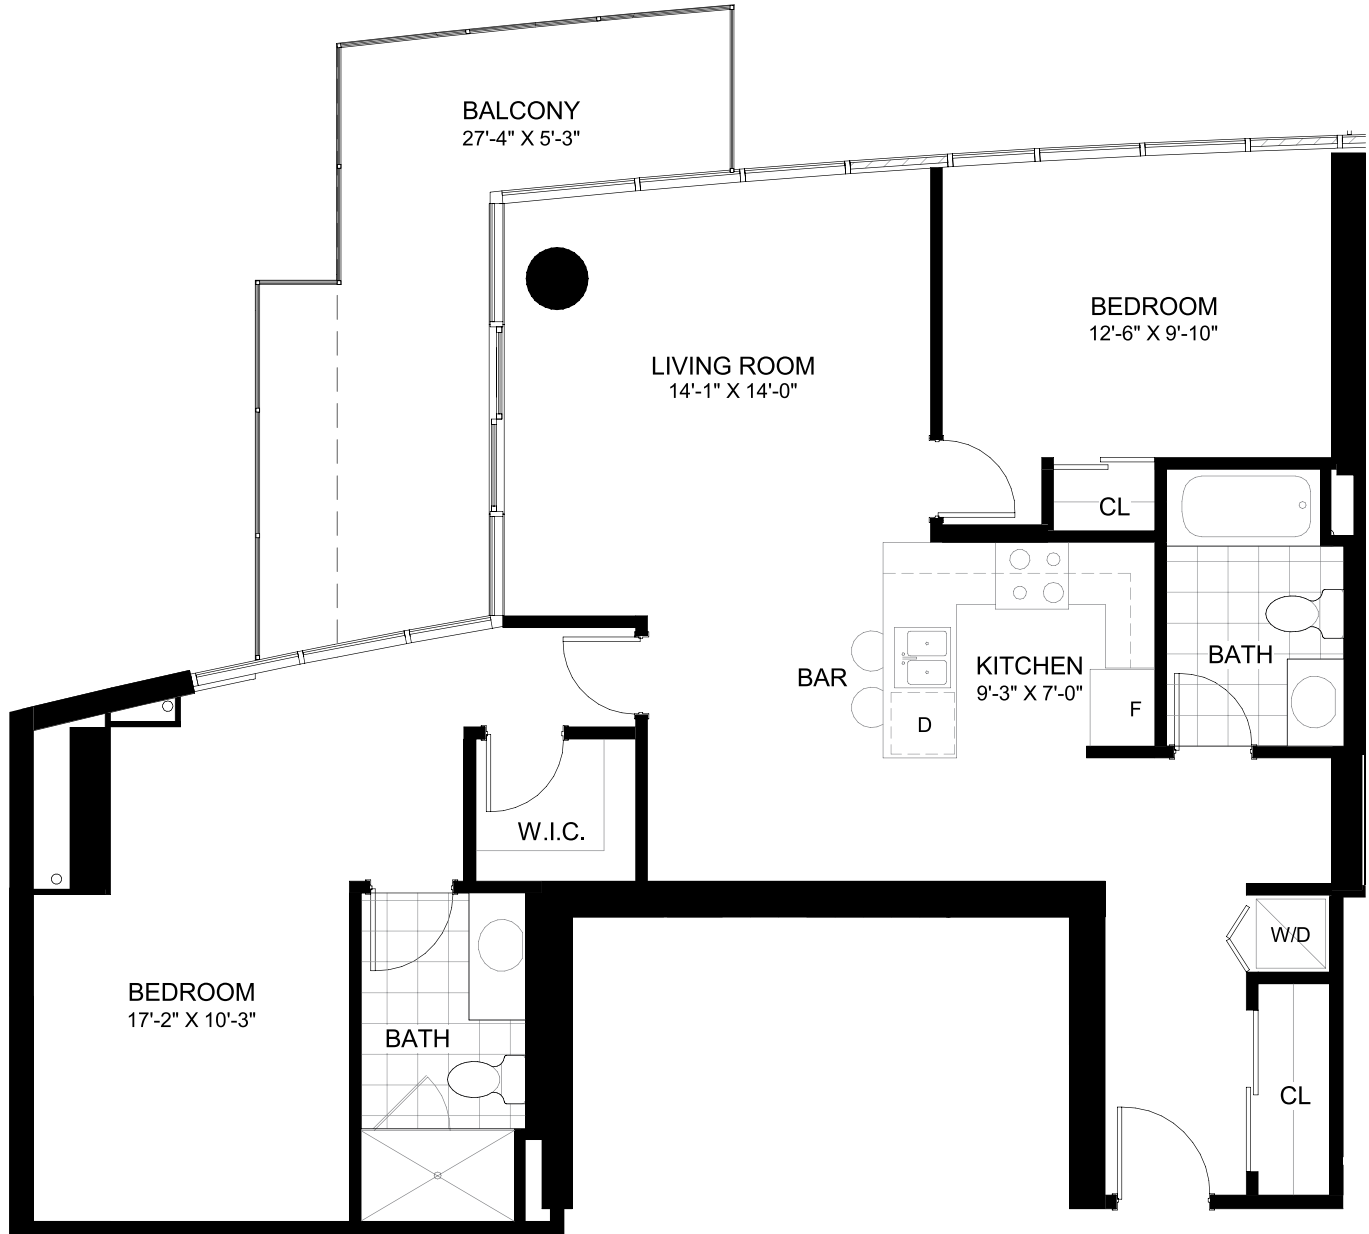

Charlottetown

2 Bedroom • 14th - 17th Floor
 Interior Living Area • 1,066 Sq. Ft.*
 Balcony • 171 Sq. Ft.* (14th Floor)
 Balcony • 139 Sq. Ft.* (15th - 17th Floor)

14th-17th Floor

SK 25, R9