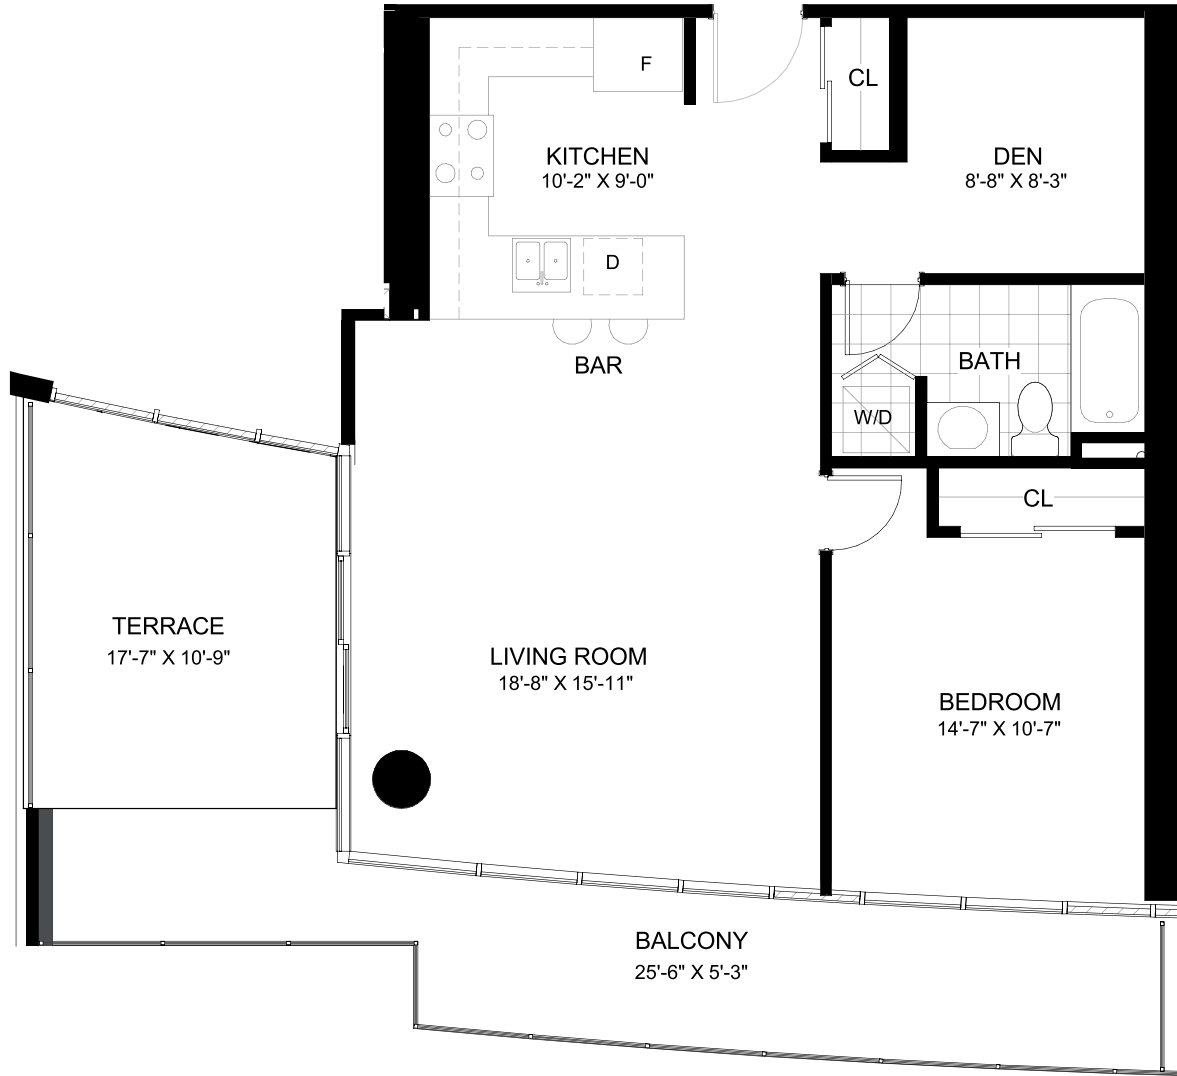

Prince Albert

1 Bedroom + Den • 13th Floor
Interior Living Area • 817 Sq. Ft.*
Balcony / Terrace • 333 Sq. Ft.*

13th Floor

SK 24, R4