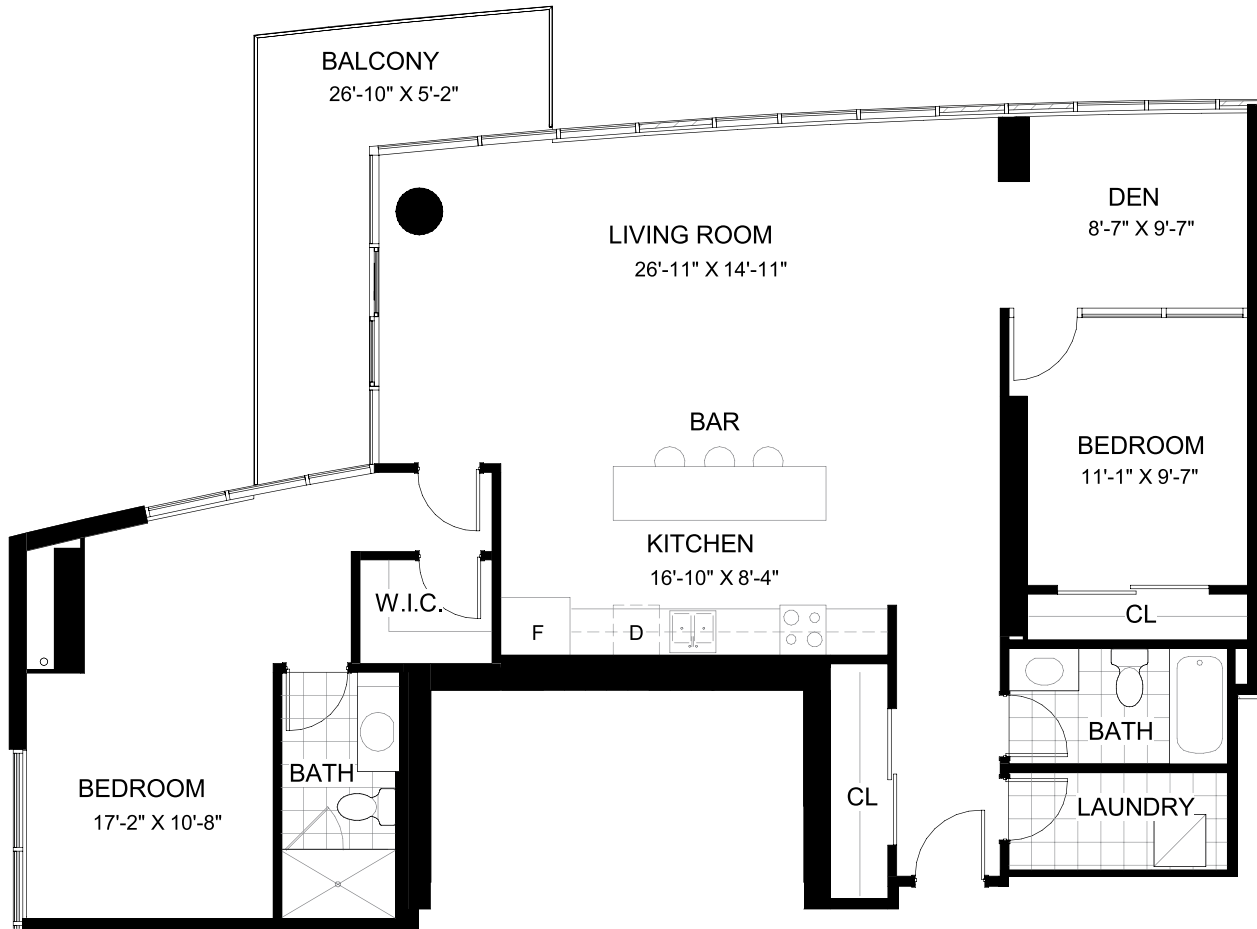

# Regina

2 Bedroom + Den • 22nd - 24th Floor  
Interior Living Area • 1,405 Sq. Ft.\*  
Balcony • 139 Sq. Ft.\*

22nd-23rd Floor

SK 38, R7