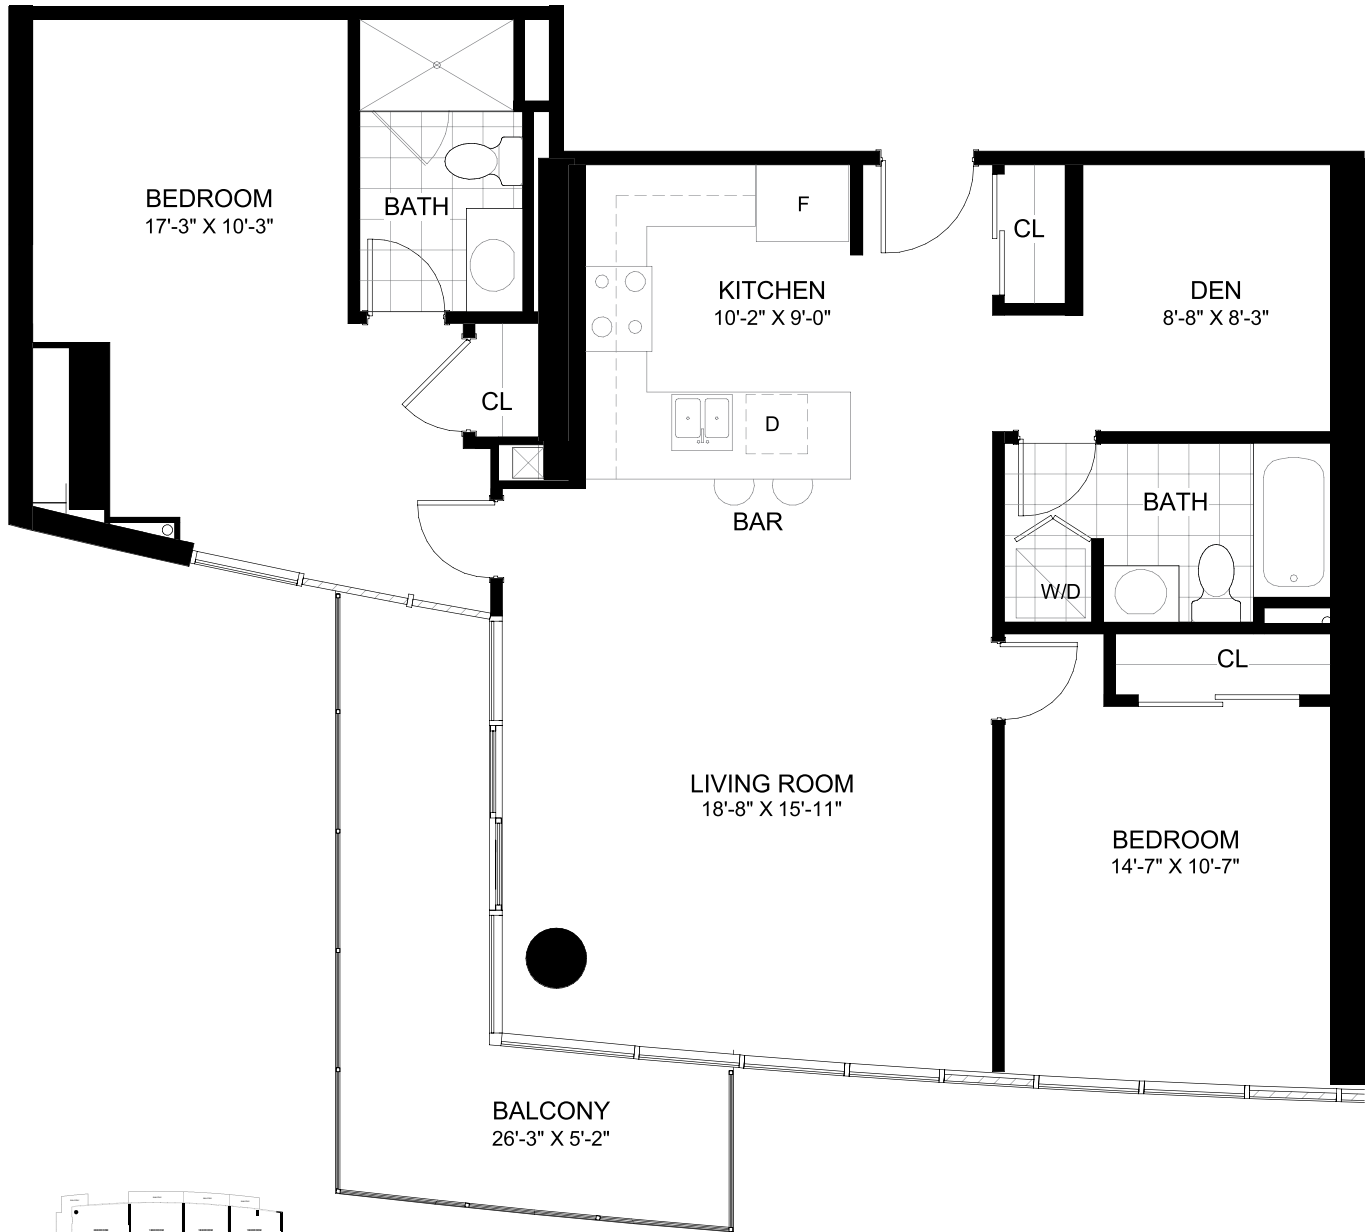

Whitehorse

2 Bedroom + Den • 14th - 17th Floor
Interior Living Area • 1,137 Sq. Ft.*
Balcony • 139 Sq. Ft.*

14th-17th Floor

SK 24A, R8