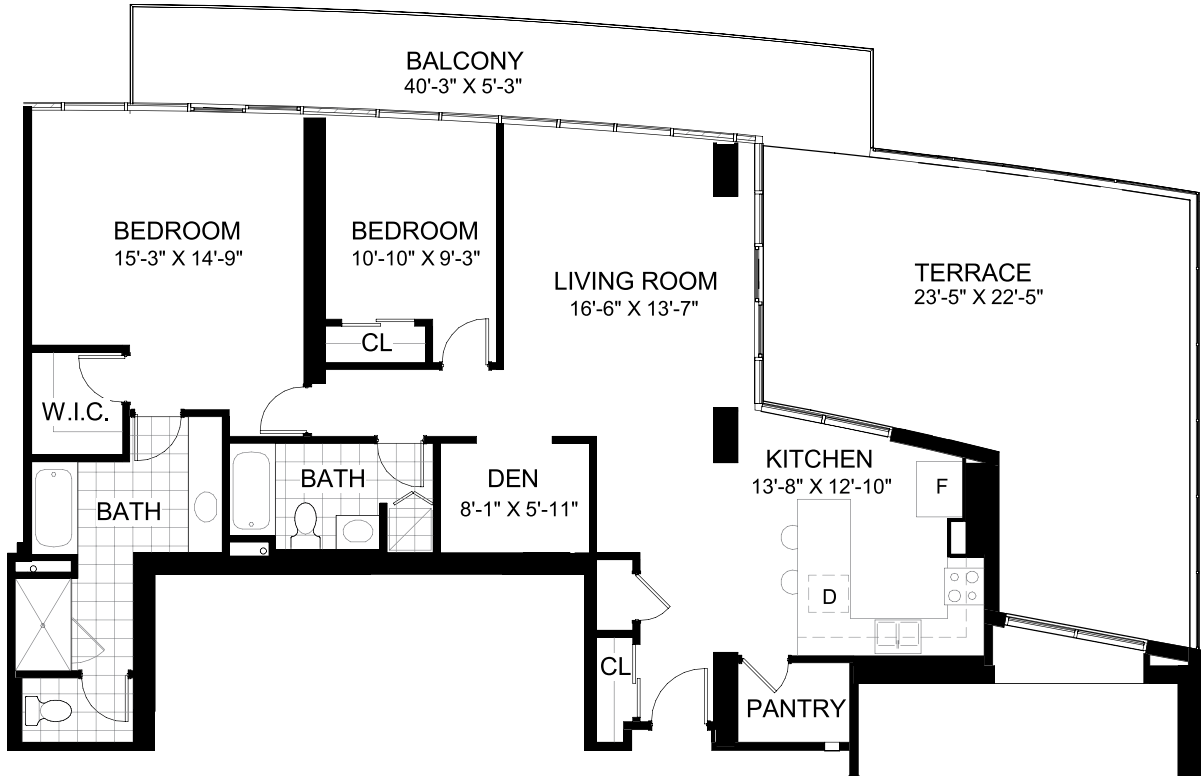

Yellowknife

2 Bedroom + Den • 20th Floor
Interior Living Area • 1,324 Sq. Ft.*
Terrace • 675 Sq. Ft.*

20th Floor

SK 34, R10