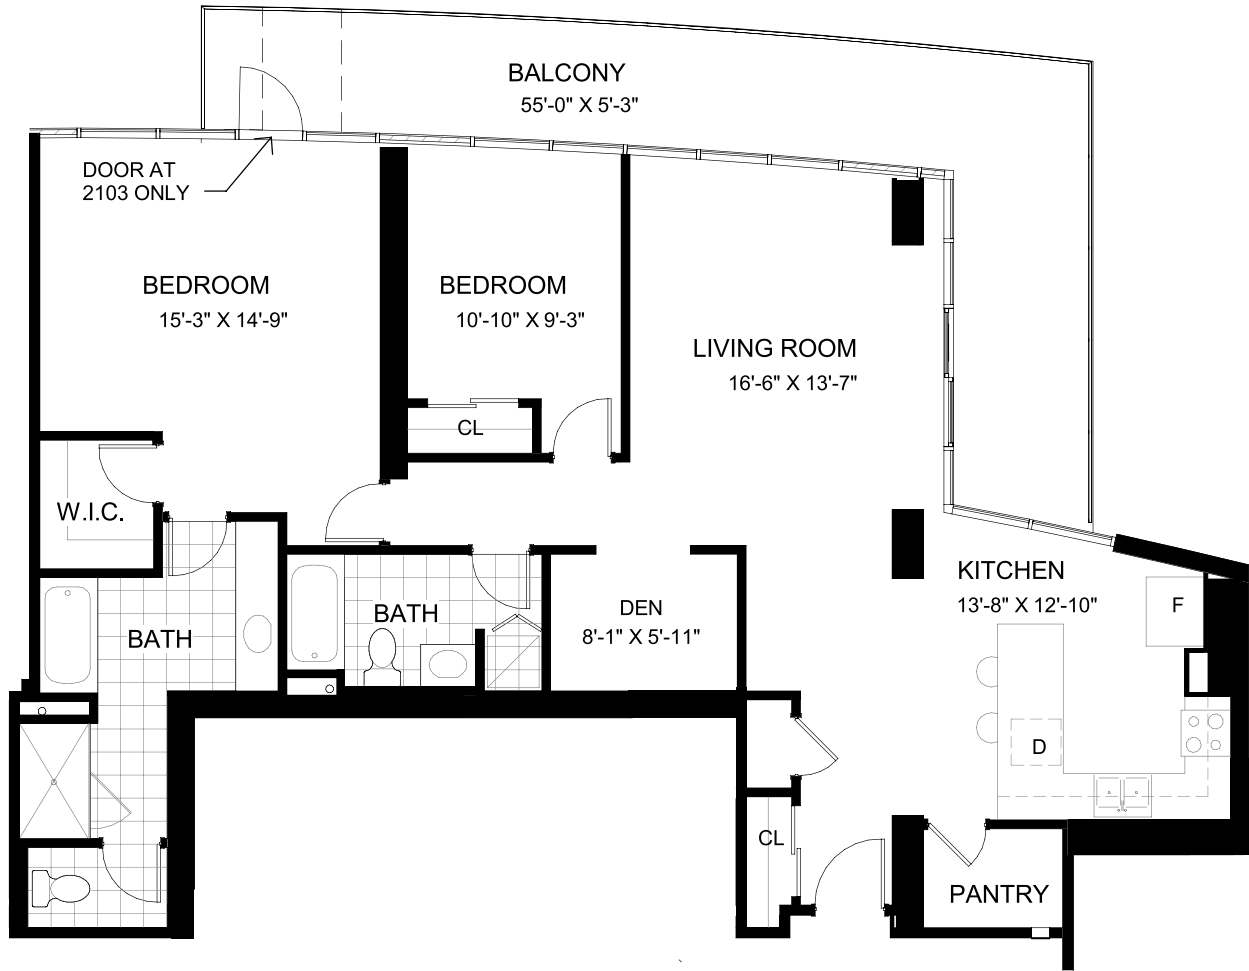

Yellowknife B

2 Bedroom + Den • 21st - 24th Floor
 Interior Living Area • 1,324 Sq. Ft.* (21st Floor)
 Interior Living Area • 1,323 Sq. Ft.* (22nd - 24th Floor)
 Balcony • 295 Sq. Ft.* (21st Floor) Balcony • 281 Sq. Ft.* (22nd Floor)
 Balcony • 263 Sq. Ft.* (23rd Floor) Balcony • 249 Sq. Ft.* (24th Floor)

21st Floor

22nd-23rd Floor

SK 36, R11